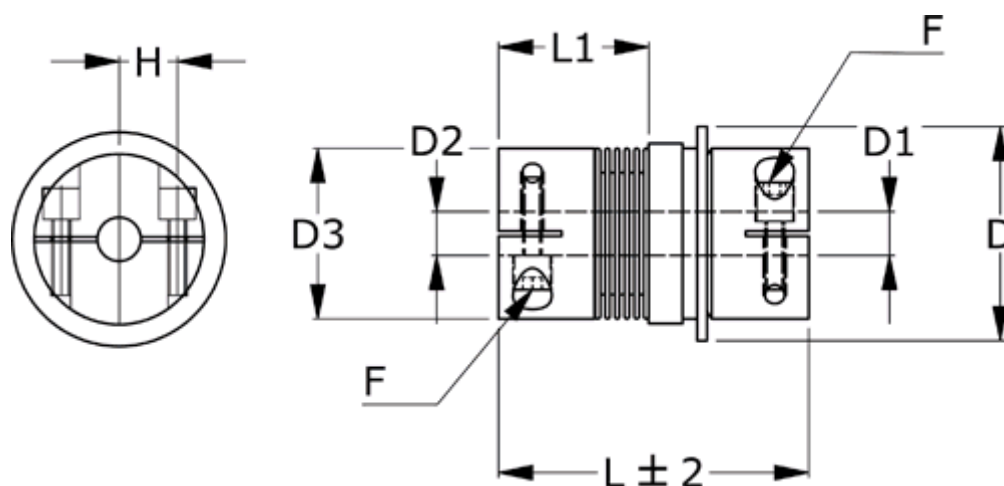

Article number: 335013001403548D2

Description: Safety coupling BKK 300 multiposition  
Length 140 mm, bore 35/48 mm, TKn max 300 NM

## Measures

D = 119

D1 = 48

D2 = 35

D3 = 110.0

F = M12

H = 39.0

L = 140

L1 = 67.0

Nom. torque NM (TKn) = 300NM overload torque range 2

Position engagement = C = Synchronous

s = 2.0